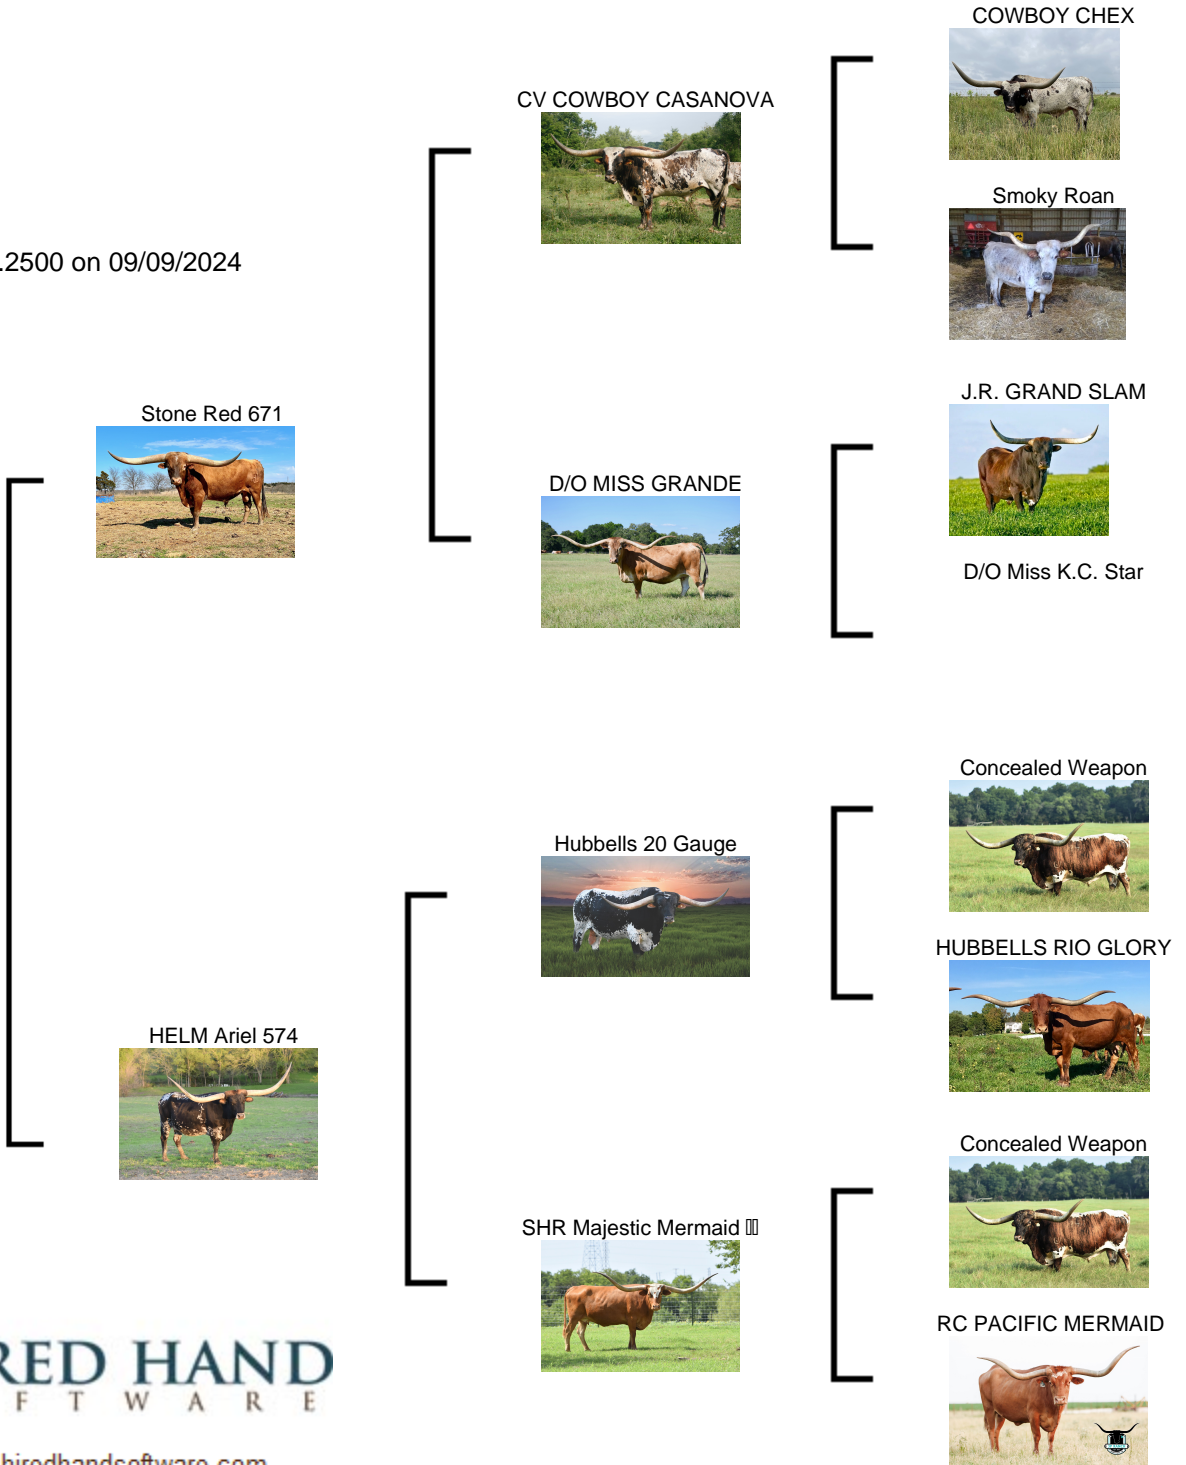

# HELM SERENADE

**Date of Birth:** 05/07/2020  
**Registration 1:** CI327851\*  
**Breeder:** Helm Cattle Company  
**Owner:** McEntire Farms

Courtesy of McEntire Farms

TTT: 77.2500 on 09/09/2024

HELM SERENADE

COWBOY CHEX

Smoky Roan

J.R. GRAND SLAM

D/O Miss K.C. Star

Concealed Weapon

HUBBELLS RIO GLORY

Concealed Weapon

RC PACIFIC MERMAID