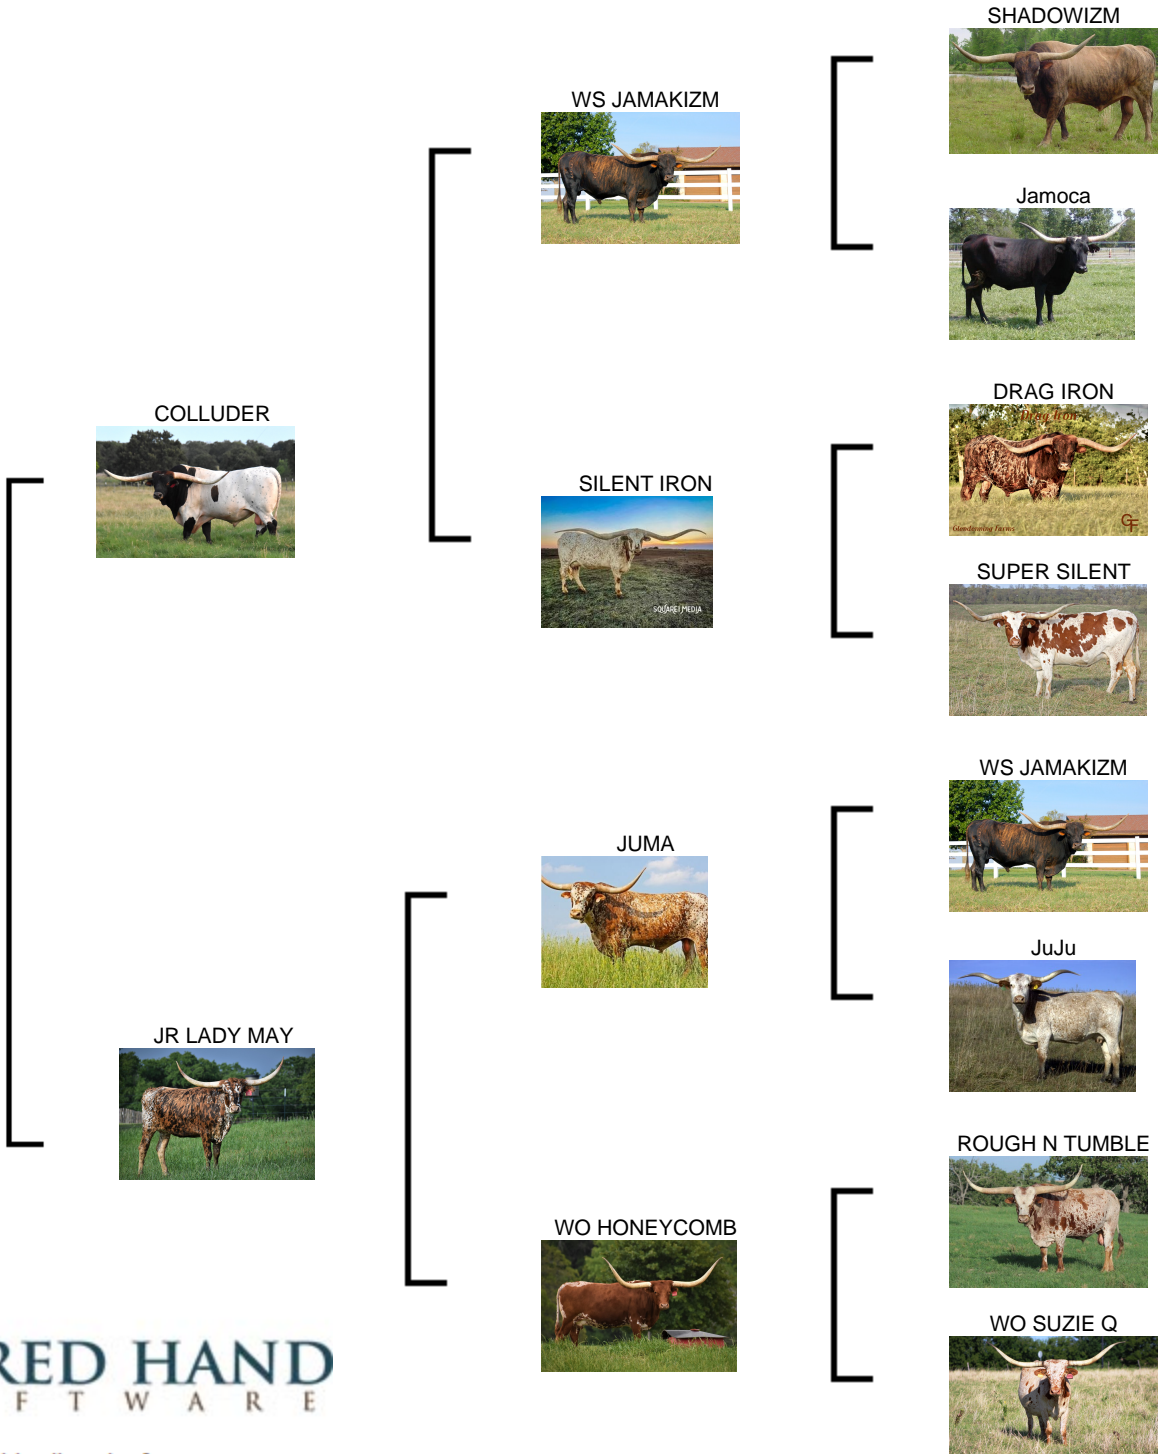

JR Lil Miss May

Date of Birth: 08/21/2022

Courtesy of McEntire Farms

JR Lil Miss May

COLLUDER

WS JAMAKIZM

SHADOWIZM

Jamoca

DRAG IRON

SILENT IRON

SUPER SILENT

JUMA

WS JAMAKIZM

JuJu

JR LADY MAY

ROUGH N TUMBLE

WO HONEYCOMB

WO SUZIE Q