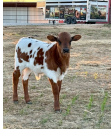

Leah Leigh Bull Calf

Date of Birth: 10/30/2024

Courtesy of McEntire Farms

Leah Leigh Bull Calf

Cowboy Ruff

COWBOY TUFF CHEX

Rex's Red Rose

LEAH LEIGH

ZD KELLY

VIKKI FEISTY LEIGH CF 2

COWBOY CHEX

BL RIO CATCHIT

M.C. SUPER REX

Max's Red Rose

DIAMOND W PAY CASH

DELTA URSULA